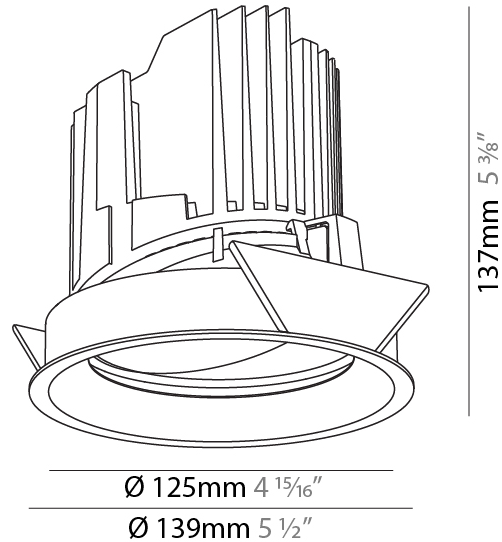

GENERAL

Series: Bioniq
 Subseries: Bioniq Round Adjustable
 Brand: Prolicht
 Division: Architectural
 Mounting Type: Recessed
 Mounting Location: Ceiling
 Subcategory: Downlight

PHYSICAL

Shape: Round
 Diameter (mm): 139
 Diameter (in): 5 1/2
 Height (mm): 137
 Height (in): 5 3/8
 Ceiling Thickness (mm): 10 / 12.5 / 15
 Ceiling Thickness (in): 3/8 or 1/2 or 9/16
 Min. Recessing Depth (mm): 150
 Min. Recessing Depth (in): 5 7/8
 Light Distribution: Adjustable / Downlight
 Weight (kg): 0.836
 Weight (lbs): 1.84
 Fixture Finish: SSR / BKV / CWI / CRY / HAB / LAG / UFT / ITA / RUA / RUR / MIC / FTG / MYG / TWT / LOD / PUS / FRO / FUP / KIA / POP / BLS / SPG / MEY / GOH / GUM / CHC / COM / ABZ / JAG / OBR / MOS / ROR
 Fixture Material: Aluminum Die Cast
 Cut-out Measurements: 130mm / 5 1/8"

LED

Number of LEDs: 1
 Color Temperature (°K): 2700 / 3000 / 3500 / 4000
 Max. Delivered Lumen (lm): 2191 / 2280 / 2415 / 2164
 Nominal Lumen (lm): 2909 / 3028 / 3208 / 3273
 CRI: >90 CRI
 Efficiency (%): 63.10%
 Lamp Life (hrs): 50000

OPTICAL

Reflector°: 18 / 38
 Optic°: Lens Pack - No Lens / Linear Spread Lens / Honeycomb / Spread Lens
 Adjustability: Rotational 355°; Tilt 30°

RATINGS AND CERTIFICATIONS

Certified By: Certified for North American Standards
 IP rating: IP20
 Zaneen Group Inc. © 2024, T 1800-388-3382, F 416-247-9319, www.zaneen.com